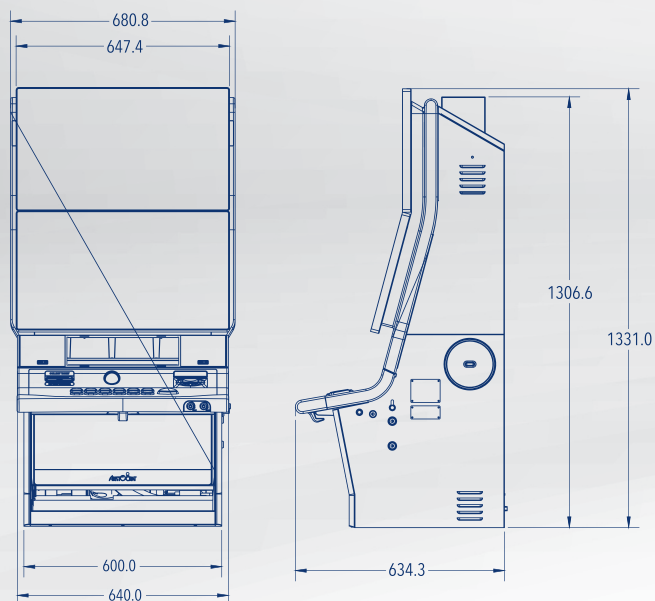

SPECIFICATIONS

HELIX +

CABINET DIMENSIONS		
	Metric (millimeters)	Imperial (inches)
Height without Topper	1331	52.40
Width	640	25.20
Depth	635	25.00

SUPPLY VOLTAGE REQUIREMENTS		
Mains Input Voltage		
Minimum	100V AC	
Maximum	240V AC	
Frequency	50 Hz /60 Hz	
Mains Input Current	115V AC	240V AC
EGM Typical	1.6A	0.75A
Power Consumption at Nominal Voltage	115V AC	240V AC
EGM Typical	180W	170W

ENVIRONMENT REQUIREMENTS		
	Operating	Storage
Minimum Temperature	10°C (50°F)	-20°C (-4°F)
Maximum Temperature	40°C (104°F)	60°C (140°F)
Relative Humidity	0-85% non-condensing	0-95% non-condensing

For more information, contact your BDE or call 1800 150 432

©2018 Aristocrat Technologies Australia Pty Limited. Aristocrat, Viridian WS, Helix, Arc, Helix Slant, Helix+, Helix XT, Helix Super Screen, Player's Choice and the Aristocrat logo are trademarks or registered trademarks of Aristocrat Technologies Australia Pty Limited.

ARISTOCRAT PROMOTES RESPONSIBLE GAMBLING.