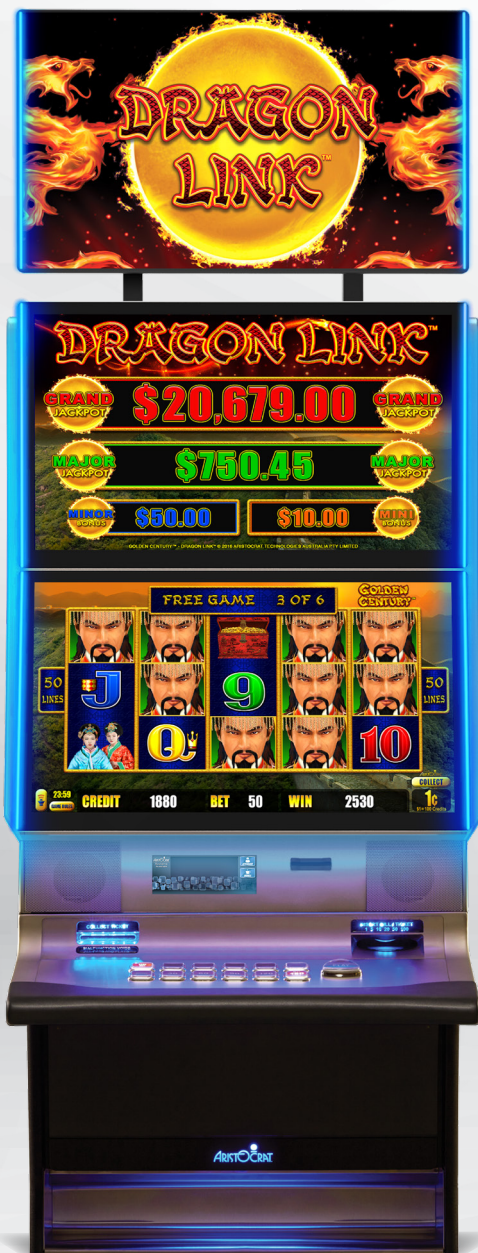

HELIX+

OFFER YOUR PLAYERS A LITTLE EXTRA WITH THE HELIX+

KEY FEATURES AND DESIGN

- Larger screens for a more immersive player experience
- Full HD 27" infinity-edge frameless displays
- Cross cabinet content compatibility
- Improved design and serviceability
- Consistent footprint with Helix™

SPECIFICATIONS

Height :	1331mm without topper
	1749mm with 27" topper
	1676mm with 19.5" topper
Depth:	635mm
Width:	640mm

For more information, contact your BDE or call 1800 150 432

©2018 Aristocrat Technologies Australia Pty Limited. Aristocrat, Viridian WS, Helix, Arc, Helix Slant, Helix+, Helix XT, Helix Super Screen, Player's Choice and the Aristocrat logo are trademarks or registered trademarks of Aristocrat Technologies Australia Pty Limited.

ARISTOCRAT PROMOTES RESPONSIBLE GAMBLING.

ARISTOCRAT

SPECIFICATIONS

HELIX +

CABINET DIMENSIONS		
	Metric (millimeters)	Imperial (inches)
Height without Topper	1331	52.40
Width	640	25.20
Depth	635	25.00

SUPPLY VOLTAGE REQUIREMENTS		
Mains Input Voltage		
Minimum	100V AC	
Maximum	240V AC	
Frequency	50 Hz /60 Hz	
Mains Input Current	115V AC	240V AC
EGM Typical	1.6A	0.75A
Power Consumption at Nominal Voltage	115V AC	240V AC
EGM Typical	180W	170W