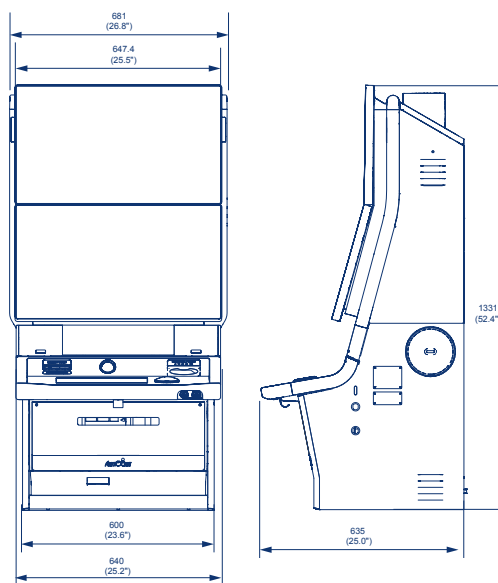

SPECIFICATIONS

HELIX X

CABINET DIMENSIONS		
	Metric (millimeters)	Imperial (inches)
Height without Topper	1331	52.40
Width	640	25.20
Depth	635	25.00

SUPPLY VOLTAGE REQUIREMENTS		
Mains Input Voltage		
Minimum	100V AC	
Maximum	240V AC	
Frequency	50 Hz /60 Hz	
Mains Input Current	115V AC	240V AC
EGM Typical	1.6A	0.75A
Power Consumption at Nominal Voltage	115V AC	240V AC
EGM Typical	180W	170W

ENVIRONMENT REQUIREMENTS		
	Operating	Storage
Minimum Temperature	10°C (50°F)	-20°C (-4°F)
Maximum Temperature	40°C (104°F)	60°C (140°F)
Relative Humidity	0-85% non-condensing	0-95% non-condensing

For more information, contact your BDE or call 1800 150 432

©2019 Aristocrat Technologies Australia Pty Limited. Aristocrat, Viridian WS, Helix, Arc, Helix Slant, Helix+, Helix XT, Helix Super Screen, Player's Choice and the Aristocrat logo are trademarks or registered trademarks of Aristocrat Technologies Australia Pty Limited.

ARISTOCRAT PROMOTES RESPONSIBLE GAMBLING.