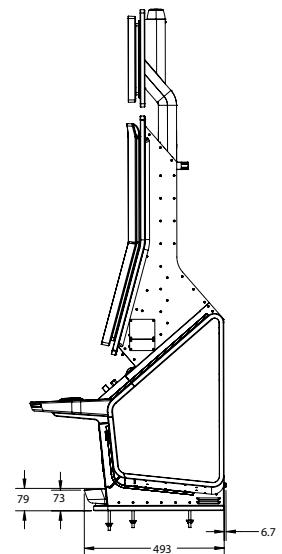

SPECIFICATIONS

CABINET DIMENSIONS (TYPICAL)		
	Metric (mm)	Imperial (inches)
Height with Topper	1832.0	72.1
Height without Topper and Light Tower	1391.6	54.8
Width (at widest point)	690.5	27.2
Depth (at widest point)	685.0	27.0

WEIGHT		
Typical Cabinet Weight	145.0 kgs	319.7 lbs
27" LCD Topper Weight	14.85 kgs	32.7 lbs

SUPPLY VOLTAGE REQUIREMENTS		
Mains Input Voltage		
Minimum	AC100V	
Maximum	AC240V	
Frequency	50 Hz /60 Hz	
Mains Input Current	AC120V	AC230V
EGM with 27" Topper (Typical)	1.9A	1.0A
Power Consumption	228W	230W
Typical Heat Load	778 BTU/hr	785 BTU/hr
Maximum Load Current	AC120V	AC230V
Auxiliary Power Outlet (Main Switch Controlled)	1.3A	1.3A

ENVIRONMENT REQUIREMENTS		
	Operating	Storage
Minimum Temperature	10°C (50°F)	-20°C (-4°F)
Maximum Temperature	40°C (104°F)	60°C (140°F)
Relative Humidity	0-85% non-condensing	0-95% non-condensing

For more information, contact your BDE or call 1800 150 432

©2020 Aristocrat Technologies Australia Pty Limited. Aristocrat, Viridian WS, Helix, Arc, Helix Slant, Helix+, Helix XT, Helix Super Screen, Player's Choice and the Aristocrat logo are trademarks or registered trademarks of Aristocrat Technologies Australia Pty Limited.

ARISTOCRAT PROMOTES RESPONSIBLE GAMBLING.