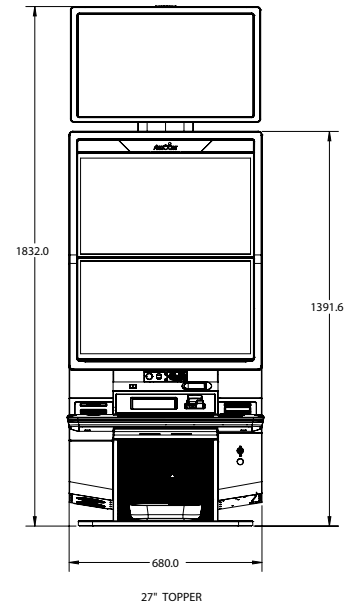

SPECIFICATIONS

CABINET DIMENSIONS (TYPICAL)		
	Metric (mm)	Imperial (inches)
Height with Topper	1832.0	72.1
Height without Topper and Light Tower	1391.6	54.8
Width (at widest point)	690.5	27.2
Depth (at widest point)	685.0	27.0

WEIGHT		
Typical Cabinet Weight	145.0 kgs	319.7 lbs
27" LCD Topper Weight	14.85 kgs	32.7 lbs

SUPPLY VOLTAGE REQUIREMENTS		
Mains Input Voltage		
Minimum	AC100V	
Maximum	AC240V	
Frequency	50 Hz /60 Hz	
Mains Input Current	AC120V	AC230V
EGM with 27" Topper (Typical)	1.9A	1.0A
Power Consumption	228W	230W
Typical Heat Load	778 BTU/hr	785 BTU/hr
Maximum Load Current	AC120V	AC230V
Auxiliary Power Outlet (Main Switch Controlled)	1.3A	1.3A

ENVIRONMENT REQUIREMENTS		
	Operating	Storage
Minimum Temperature	10°C (50°F)	-20°C (-4°F)
Maximum Temperature	40°C (104°F)	60°C (140°F)
Relative Humidity	0-85% non-condensing	0-95% non-condensing

For more information, contact your BDE or call 1800 150 432

©2020 Aristocrat Technologies Australia Pty Limited. Aristocrat, Viridian WS, Helix, Arc, Helix Slant, Helix+, Helix XT, Helix Super Screen, Player's Choice and the Aristocrat logo are trademarks or registered trademarks of Aristocrat Technologies Australia Pty Limited.

ARISTOCRAT PROMOTES RESPONSIBLE GAMBLING.