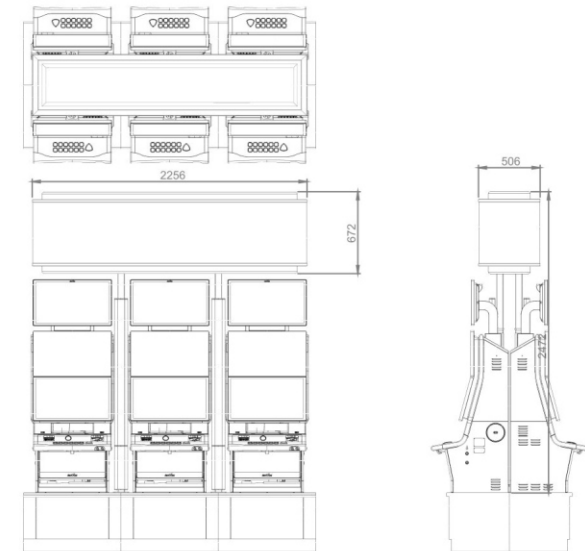

Sign / bank dimensional details

Drawing No: | 5814LED - Good Fortune