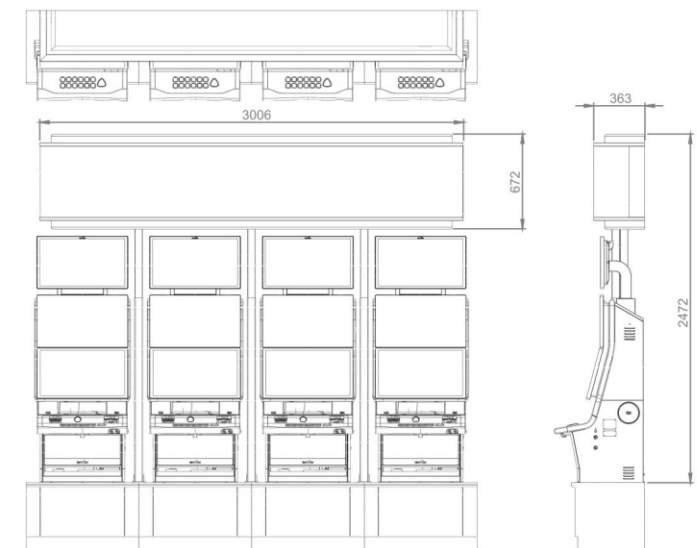

*Optional extras:* (please order separately)

Leg front machine infill signs.

40" Neoglass end of bank signs.

Sign / bank dimensional details

Model No: | 5810LED - Lightning Link

250mm high P2.6mm LED screen to all 4 sides of the sign.  
 Video Graphics to animate 360 degrees around the sign.  
 Colour selectable LED Halo lighting onto Helix inspired sign trims.  
 3 x Satin black adjustable height sign support legs.  
 Built in sound system with 2 speakers and Amplifier.

*Optional extras:* ( please order separately)

Leg front machine infill signs.

40" Neoglass end of bank signs.

Sign / bank dimensional details

Drawing No: | 5811LED - Good Fortune

500mm high P2.6mm LED screen to 3 sides of the sign.  
 Video Graphics to animate 270 degrees around the sign.  
 Colour selectable LED Halo lighting onto Helix inspired sign trims.  
 3 x Satin black adjustable height sign support legs.  
 Built in sound system with 2 speakers and Amplifier.

*Optional extras:* (please order separately)

Leg front machine infill signs.

Sign / bank dimensional details

Drawing No: | 5812LED - Lightning Link

250mm high P2.6mm LED screen to 3 sides of the sign.  
 Video Graphics to animate 270 degrees around the sign.  
 Colour selectable LED Halo lighting onto Helix inspired sign trims.  
 3 x Satin black adjustable height sign support legs.  
 Built in sound system with 2 speakers and Amplifier.

*Optional extras:* (please order separately)  
 Leg front machine infill signs.

Drawing No: | 5813LED - Good Fortune

500mm high P2.6mm LED screen to all 4 sides of the sign.  
 Video Graphics to animate 360 degrees around the sign.  
 Colour selectable LED Halo lighting onto Helix inspired sign trims.  
 2 x Satin black adjustable height sign support legs.  
 Built in sound system with 2 speakers and Amplifier.