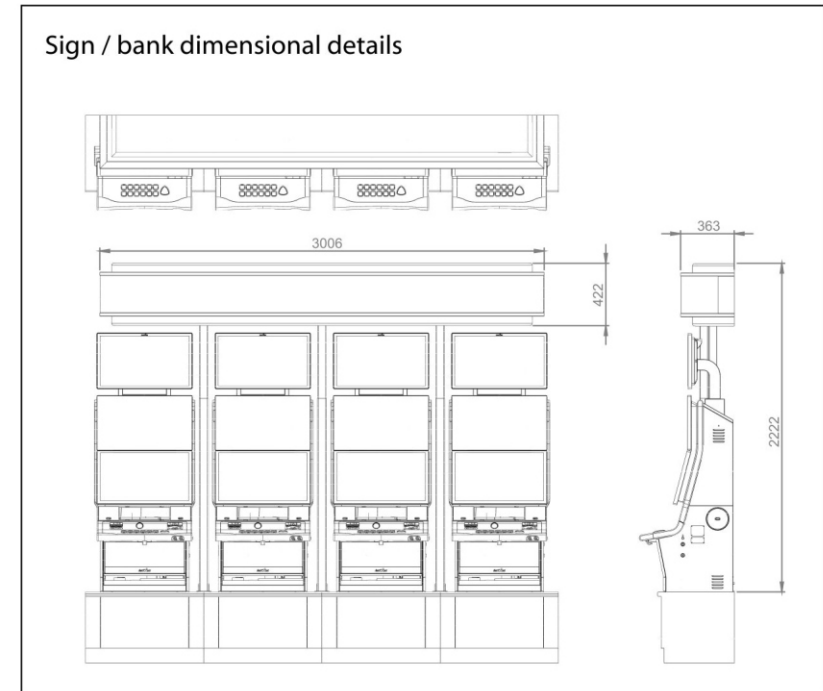

*Optional extras:* (please order separately)

Leg front machine infill signs.

Sign / bank dimensional details

Drawing No: | 5812LED - Lightning Link

250mm high P2.6mm LED screen to 3 sides of the sign.  
 Video Graphics to animate 270 degrees around the sign.  
 Colour selectable LED Halo lighting onto Helix inspired sign trims.  
 3 x Satin black adjustable height sign support legs.  
 Built in sound system with 2 speakers and Amplifier.

*Optional extras:* (please order separately)  
 Leg front machine infill signs.

Drawing No: | 5813LED - Good Fortune

500mm high P2.6mm LED screen to all 4 sides of the sign.  
 Video Graphics to animate 360 degrees around the sign.  
 Colour selectable LED Halo lighting onto Helix inspired sign trims.  
 2 x Satin black adjustable height sign support legs.  
 Built in sound system with 2 speakers and Amplifier.