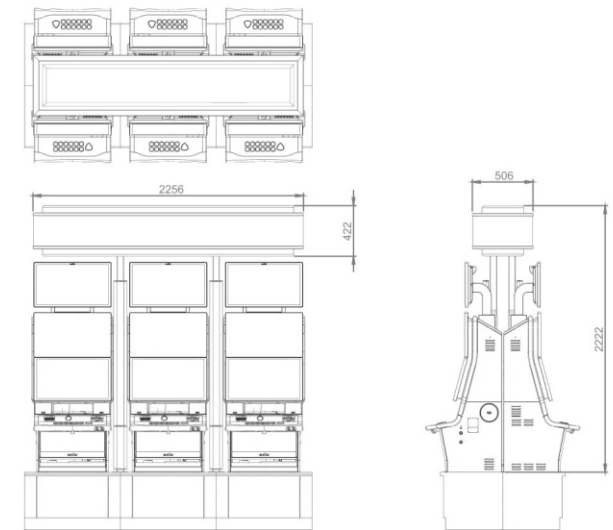

Drawing No: | 5815LED - Good Fortune