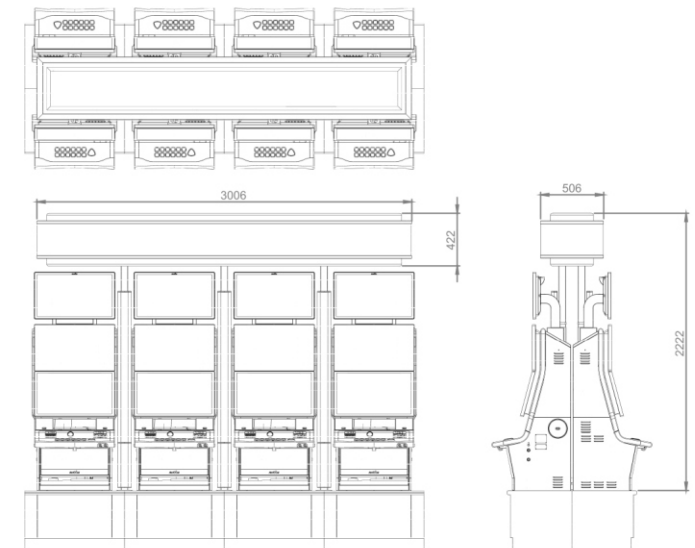

Sign / bank dimensional details

Drawing No: | 5811LED - Good Fortune