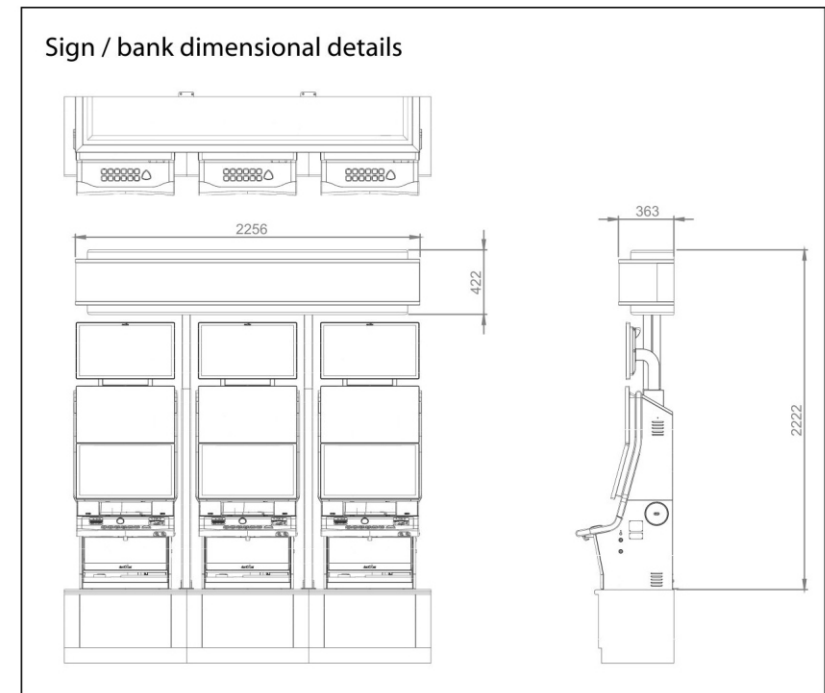

Drawing No: | 5817LED - Good Fortune