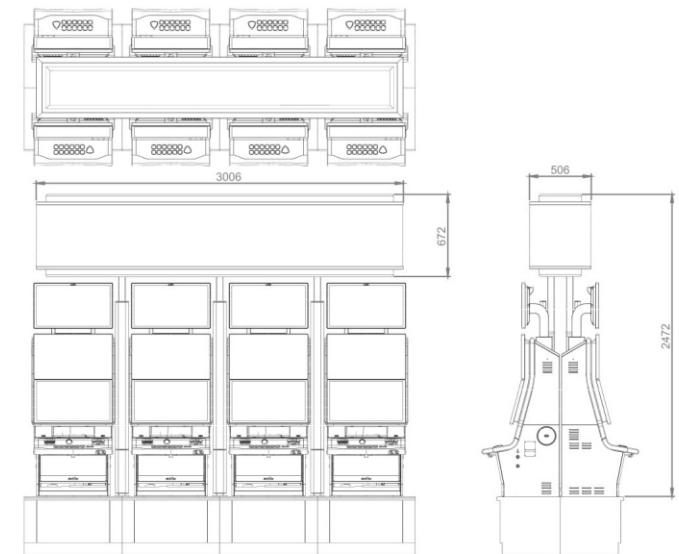

ARISTOCRAT

2017 ASIA Standard Signage Range

LED Screen Signage Range

Version 1.3

500mm high P2.6mm LED screen to all 4 sides of the sign.  
 Video Graphics to animate 360 degrees around the sign.  
 Colour selectable LED Halo lighting onto Helix inspired sign trims.  
 3 x Satin black adjustable height sign support legs.  
 Built in sound system with 2 speakers and Amplifier.

*Optional extras:* (please order separately)

Leg front machine infill signs.

40" Neoglass end of bank signs.

Sign / bank dimensional details

Model No: | 5810LED - Lightning Link

250mm high P2.6mm LED screen to all 4 sides of the sign.  
 Video Graphics to animate 360 degrees around the sign.  
 Colour selectable LED Halo lighting onto Helix inspired sign trims.  
 3 x Satin black adjustable height sign support legs.  
 Built in sound system with 2 speakers and Amplifier.

*Optional extras:* ( please order separately)

Leg front machine infill signs.

40" Neoglass end of bank signs.

Sign / bank dimensional details

Drawing No: | 5811LED - Good Fortune

500mm high P2.6mm LED screen to 3 sides of the sign.  
 Video Graphics to animate 270 degrees around the sign.  
 Colour selectable LED Halo lighting onto Helix inspired sign trims.  
 3 x Satin black adjustable height sign support legs.  
 Built in sound system with 2 speakers and Amplifier.