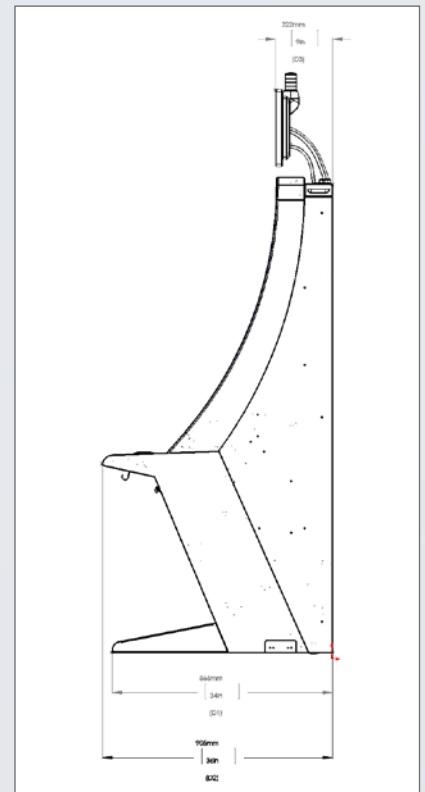

To learn more about Arc Single™ contact your Aristocrat Account Executive.