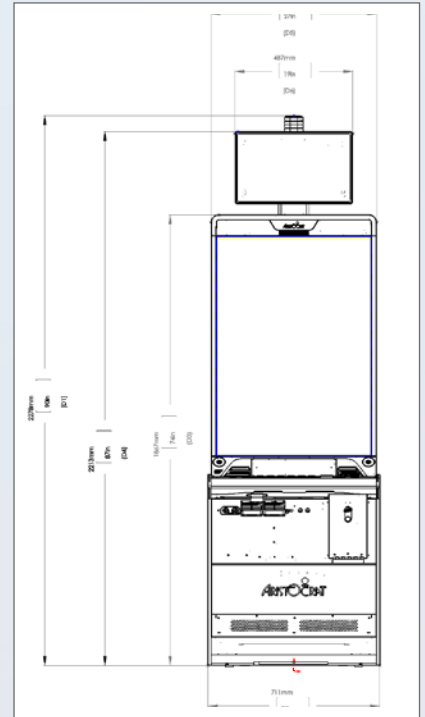

To learn more about Arc Single™ contact your Aristocrat Account Executive.